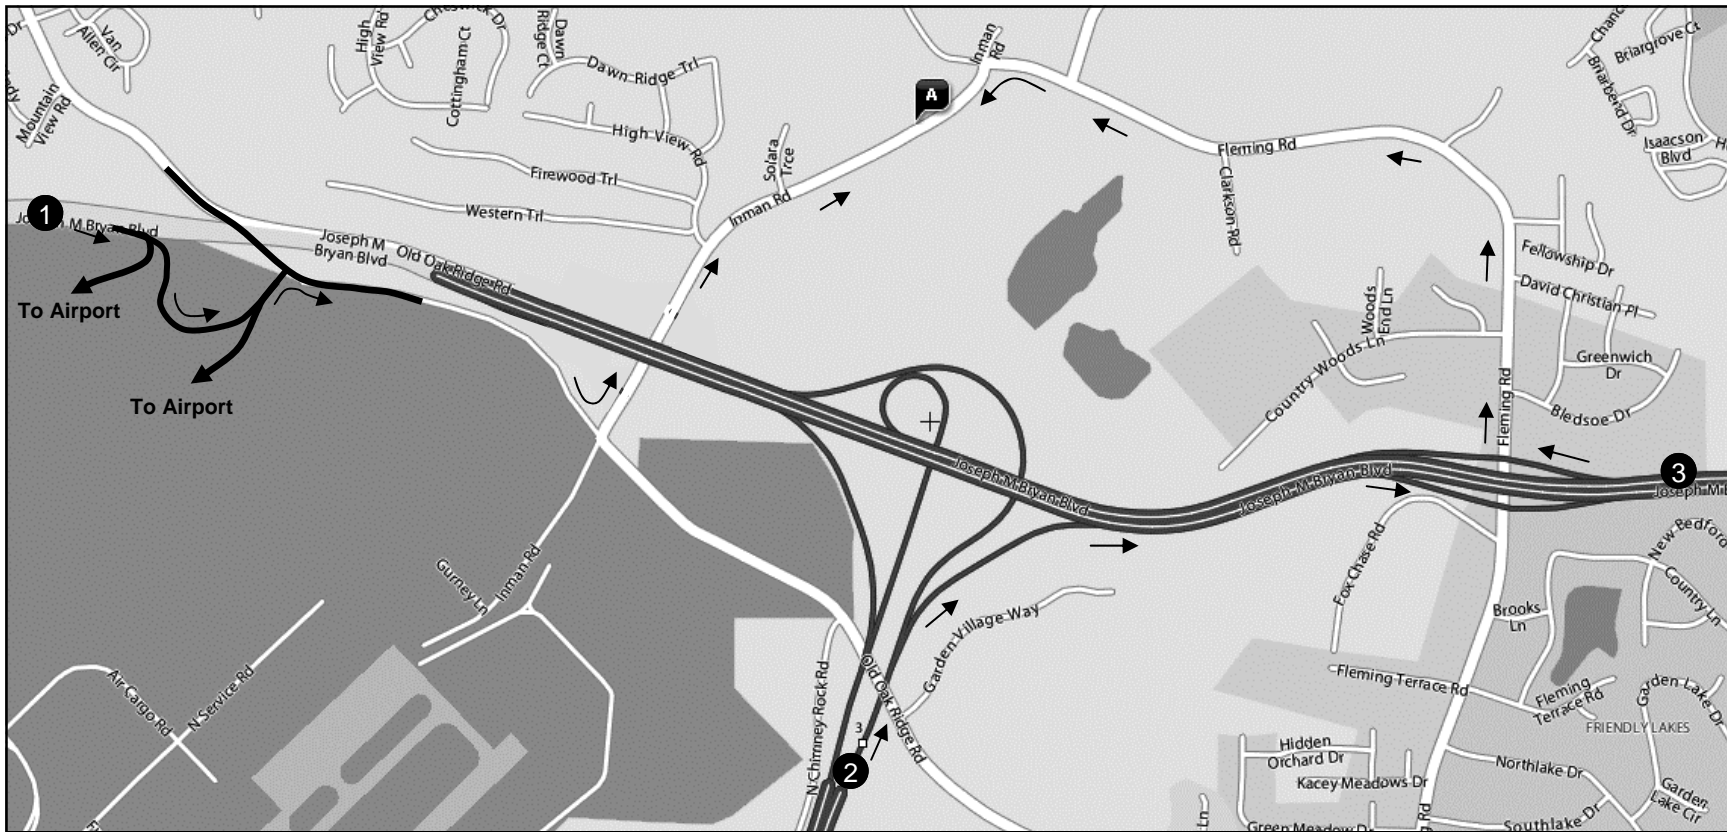

**Driving Directions to Cornerstone Southern Baptist Church — 5736 Inman Rd Greensboro, NC 27410 — Phone (336) 665-1944**

**1— East Bound on Bryan Blvd**

Exit on Old Oak Ridge Rd. Continue on Old Oak Ridge Rd as though you were heading into Greensboro. You will pass much of the airport and new FedEx hub. Just as you pass the FedEx hub you will be able to take a left on to Inman Rd. Continue on Inman Rd for about half a mile (you will drive back over Bryan Blvd) and Cornerstone will be located on your left.

**2— North Bound on the new I-73 Loop**

Exit on to east bound Bryan Blvd. The entrance ramp on to east bound Bryan Blvd will become an exit ramp to Fleming Rd. Exit on to Fleming Rd. and take a left turn at the light. Continue on Fleming until you come to Inman Rd (your third light - McDonalds will be on your left). Take a left and continue down Inman Rd for about half a mile and Cornerstone will be located on your right.

**3— West Bound on Bryan Blvd**

Exit on Fleming Rd. and take a right at the light. Continue on Fleming until you come to Inman Rd (your second light - McDonalds will be on your left). Take a left and continue down Inman Rd. for about half a mile and Cornerstone will be located on your right.